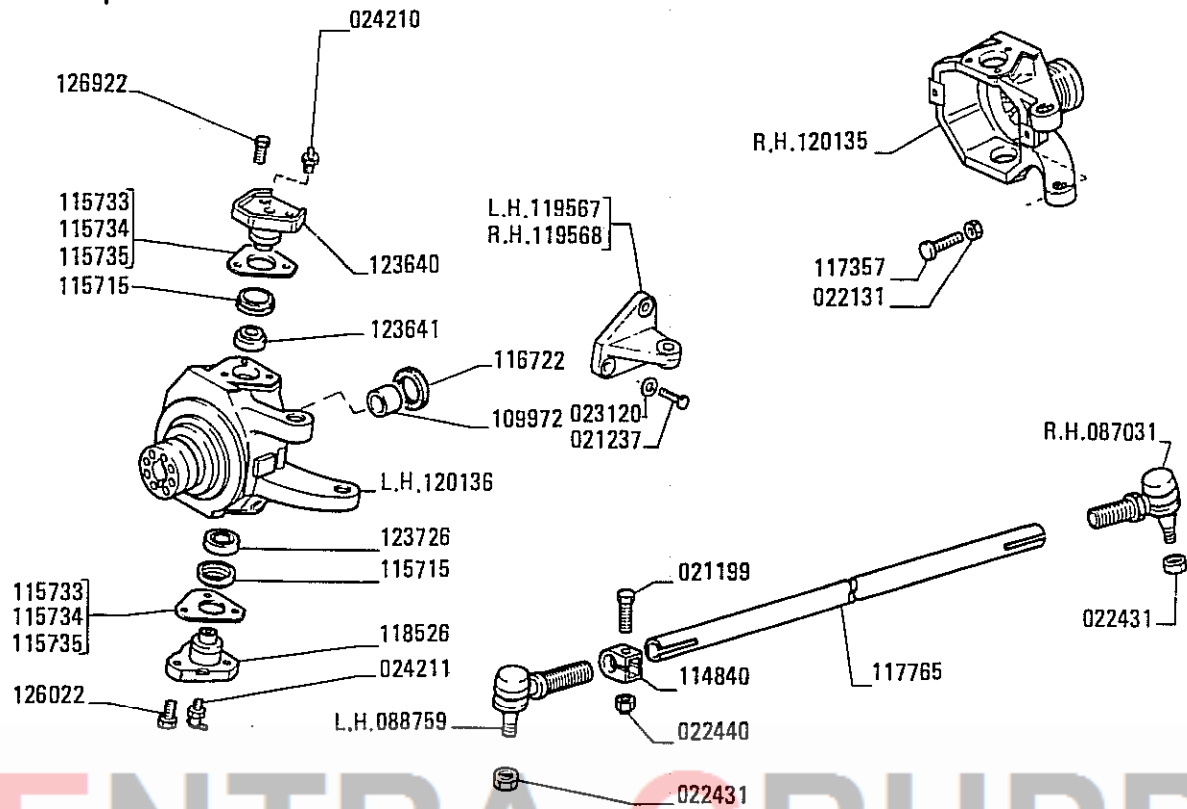

710 CARRARO AXLE REF. 126480 - 126482

Swivel housing and steering cylinder

2.0

MOD.N.3759

ENTRA GRUPP

Ref.	Q.ty	Description	Ref.	Q.ty	Description
021199	2	Bolt	123641	2	Bush
021237	3	Screw M14x2x35	123726	2	Spherical bearing
022131	4	Nut M14	126922	12	Screw M14x35
022433	2	Nut			
022440	2	Nut			
023120	3	Washer D14			
024210	2	Greaser nipple M6x1			
024211	2	Greaser nipple M6x1 45°			
087031	1	Ball joint R.H.			
088759	1	Ball joint R.H.			
109972	2	Bush			
114840	2	Clamp			
115715	2	Oil seal			
115733	-	Shim Th=0,10mm			
115734	-	Shim Th=0,19mm			
115735	-	Shim Th=0,35mm			
116722	2	Oil seal 35x52x16			
117357	4	Bolt			
117765	1	Cylinder			
118526	2	King pin			
119567	1	Support L.H.			
119568	1	Support R.H.			
120135	1	Swivel housing R.H.			
120136	1	Swivel housing L.H.			
123640	2	King pin