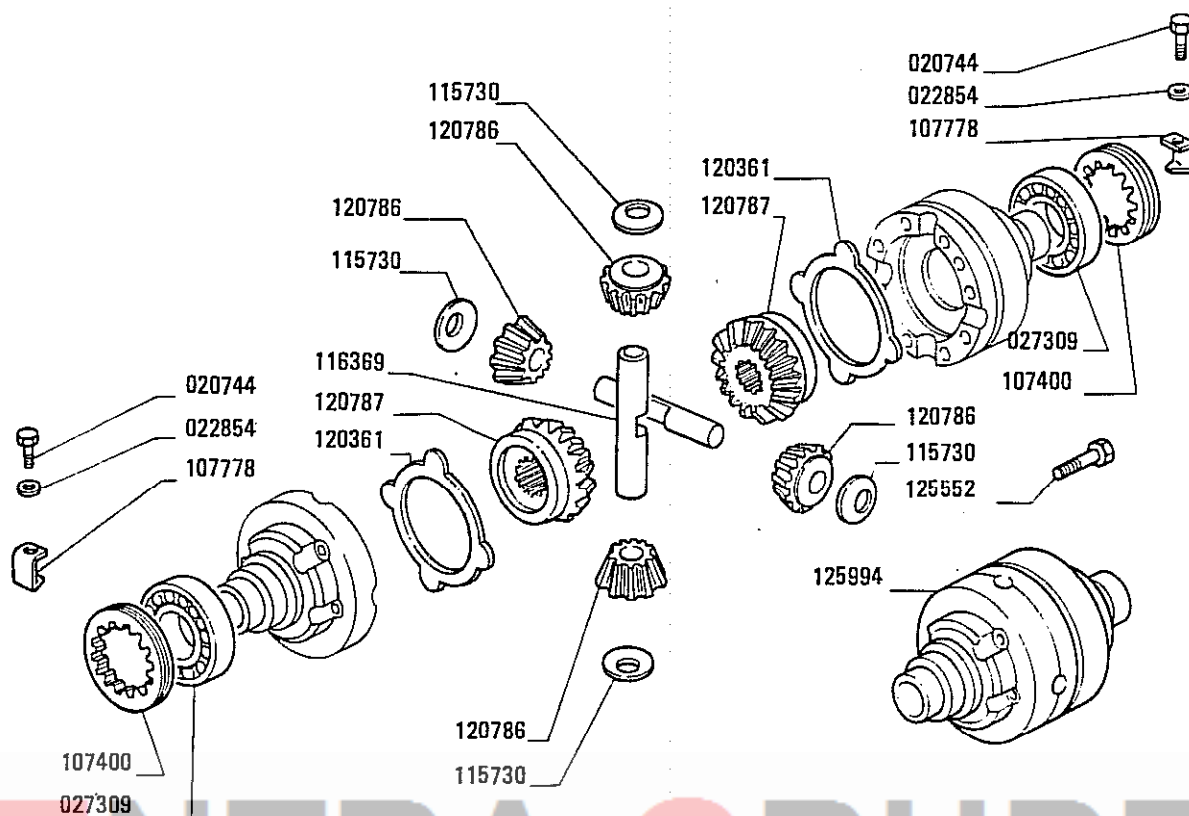

710 CARRARO AXLE REF. 126480 - 126482

Swivel housing and steering cylinder

2.0

MOD.N.3759

ENTRA GRUPP

Ref.	Q.ty	Description	Ref.	Q.ty	Description
021199	2	Bolt	123641	2	Bush
021237	3	Screw M14x2x35	123726	2	Spherical bearing
022131	4	Nut M14	126922	12	Screw M14x35
022433	2	Nut			
022440	2	Nut			
023120	3	Washer D14			
024210	2	Greaser nipple M6x1			
024211	2	Greaser nipple M6x1 45°			
087031	1	Ball joint R.H.			
088759	1	Ball joint R.H.			
109972	2	Bush			
114840	2	Clamp			
115715	2	Oil seal			
115733	-	Shim Th=0,10mm			
115734	-	Shim Th=0,19mm			
115735	-	Shim Th=0,35mm			
116722	2	Oil seal 35x52x16			
117357	4	Bolt			
117765	1	Cylinder			
118526	2	King pin			
119567	1	Support L.H.			
119568	1	Support R.H.			
120135	1	Swivel housing R.H.			
120136	1	Swivel housing L.H.			
123640	2	King pin			

Ref. Q.ty Description

Ref. Q.ty Description

020744	2	Screw M6x12
022854	2	Washer
027309	2	Bearing 30210
107400	2	Ring nut
107778	2	Locking plate
115730	4	Thrust washer
116369	2	Shaft
120361	2	Thrust plate
120786	4	Gear
120787	2	Side pinion
125552	12	Bolt
125994	1	Housing

Ref.	Q.ty	Description	Ref.	Q.ty	Description
020510	4	Screw M12x30	125549	2	Crown gear
024784	2	Snap ring	125550	2	Wheel carrier
024789	6	Snap ring	125555	2	Lockring
030059	6	Plug			
047705	2	Oil seal 150x176x16			
065417	2	Planetary assy			
065640	2	Planetary carrier			
092270	2	Drain plug			
106199	12	Stud			
115633	180	Needle bearing			
115634	6	Thrust washer			
115639	6	Shaft			
115640	4	Pin 18x36			
115643	2	Pinion			
115644	6	Planetary gear			
115682	2	Thrust pin			
116458	2	Thrust washer			
118370	4	Bearing			
118376	2	Wheel Hub			
119887	14	Centering bush D.20 mm			
119888	2	Centering bush D.24 mm			
119906	8	Bolt M14x1,5x65			
119975	2	Spacer			
120079	2	Thrust washer			
120853	4	Stud			