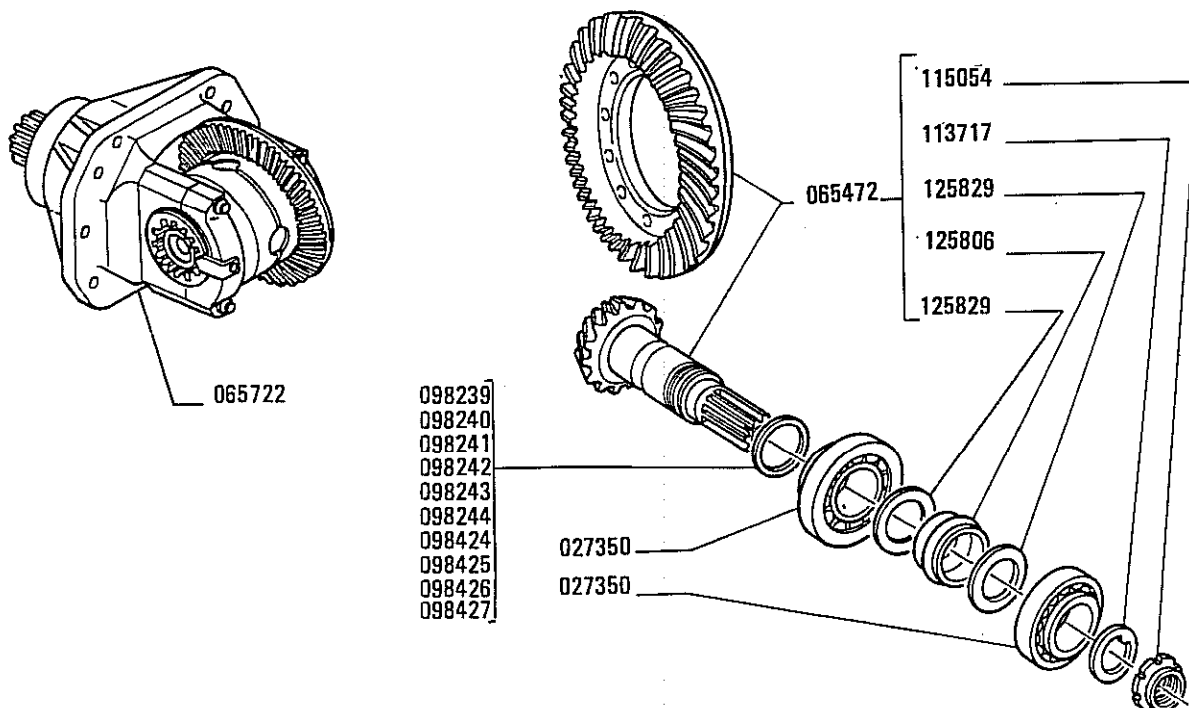

710 CARRARO AXLE REF. 126480 - 126482

Swivel housing and steering cylinder

2.0

MOD.N.3759

ENTRA GRUPP

Ref.	Q.ty	Description	Ref.	Q.ty	Description
021199	2	Bolt	123641	2	Bush
021237	3	Screw M14x2x35	123726	2	Spherical bearing
022131	4	Nut M14	126922	12	Screw M14x35
022433	2	Nut			
022440	2	Nut			
023120	3	Washer D14			
024210	2	Greaser nipple M6x1			
024211	2	Greaser nipple M6x1 45°			
087031	1	Ball joint R.H.			
088759	1	Ball joint R.H.			
109972	2	Bush			
114840	2	Clamp			
115715	2	Oil seal			
115733	-	Shim Th=0,10mm			
115734	-	Shim Th=0,19mm			
115735	-	Shim Th=0,35mm			
116722	2	Oil seal 35x52x16			
117357	4	Bolt			
117765	1	Cylinder			
118526	2	King pin			
119567	1	Support L.H.			
119568	1	Support R.H.			
120135	1	Swivel housing R.H.			
120136	1	Swivel housing L.H.			
123640	2	King pin			

Ref. Q.ty Description

Ref. Q.ty Description

020744	2	Screw M6x12
022854	2	Washer
027309	2	Bearing 30210
107400	2	Ring nut
107778	2	Locking plate
115730	4	Thrust washer
116369	2	Shaft
120361	2	Thrust plate
120786	4	Gear
120787	2	Side pinion
125552	12	Bolt
125994	1	Housing

Ref.	Q.ty	Description	Ref.	Q.ty	Description
020510	4	Screw M12x30	125549	2	Crown gear
024784	2	Snap ring	125550	2	Wheel carrier
024789	6	Snap ring	125555	2	Lockring
030059	6	Plug			
047705	2	Oil seal 150x176x16			
065417	2	Planetary assy			
065640	2	Planetary carrier			
092270	2	Drain plug			
106199	12	Stud			
115633	180	Needle bearing			
115634	6	Thrust washer			
115639	6	Shaft			
115640	4	Pin 18x36			
115643	2	Pinion			
115644	6	Planetary gear			
115682	2	Thrust pin			
116458	2	Thrust washer			
118370	4	Bearing			
118376	2	Wheel Hub			
119887	14	Centering bush D.20 mm			
119888	2	Centering bush D.24 mm			
119906	8	Bolt M14x1,5x65			
119975	2	Spacer			
120079	2	Thrust washer			
120853	4	Stud			