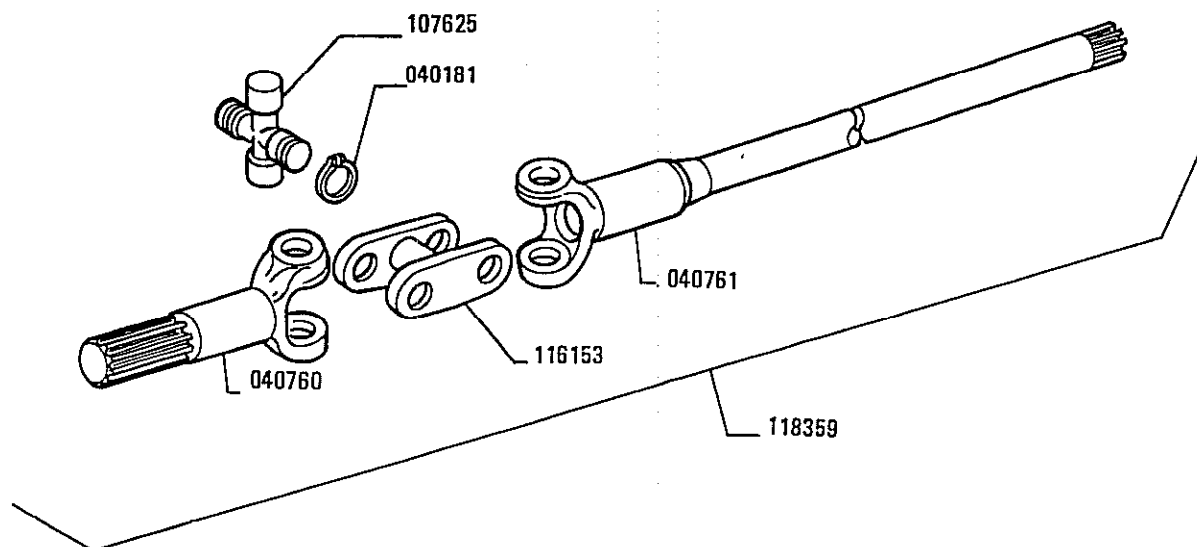

Ref. Q.ty Description

Ref. Q.ty Description

020744	2	Screw M6x12
022854	2	Washer
027309	2	Bearing 30210
107400	2	Ring nut
107778	2	Locking plate
115730	4	Thrust washer
116369	2	Shaft
120361	2	Thrust plate
120786	4	Gear
120787	2	Side pinion
125552	12	Bolt
125994	1	Housing

ENTRA GRUPP

Ref.	Q.ty	Description	Ref.	Q.ty	Description
------	------	-------------	------	------	-------------

020744	2	Screw M6x12			
022854	2	Washer			
027309	2	Bearing 30210			
065750	1	Housing (includes part.120783-125552)			
107400	2	Ring nut			
107778	2	Locking plate			
115730	2	Thrust washer			
115731	1	Shaft			
116451	1	Pin			
120361	2	Thrust plate			
120783	2	Bush			
120786	2	Gear			
120787	2	Side pinion			
125552	12	Bolt			

Ref.	Q.ty	Description	Ref.	Q.ty	Description
------	------	-------------	------	------	-------------

040181	16	Lockring			
040760	2	Half shaft			
040761	2	Half shaft			
107625	4	Spider			
116153	2	Central body			
118359	2	Drive shaft			

Ref.	Q.ty	Description	Ref.	Q.ty	Description
020510	4	Screw M12x30	125549	2	Crown gear
024784	2	Snap ring	125550	2	Wheel carrier
024789	6	Snap ring	125555	2	Lockring
030059	6	Plug			
047705	2	Oil seal 150x176x16			
065417	2	Planetary assy			
065640	2	Planetary carrier			
092270	2	Drain plug			
106199	12	Stud			
115633	180	Needle bearing			
115634	6	Thrust washer			
115639	6	Shaft			
115640	4	Pin 18x36			
115643	2	Pinion			
115644	6	Planetary gear			
115682	2	Thrust pin			
116458	2	Thrust washer			
118370	4	Bearing			
118376	2	Wheel Hub			
119887	14	Centering bush D.20 mm			
119888	2	Centering bush D.24 mm			
119906	8	Bolt M14x1,5x65			
119975	2	Spacer			
120079	2	Thrust washer			
120853	4	Stud			