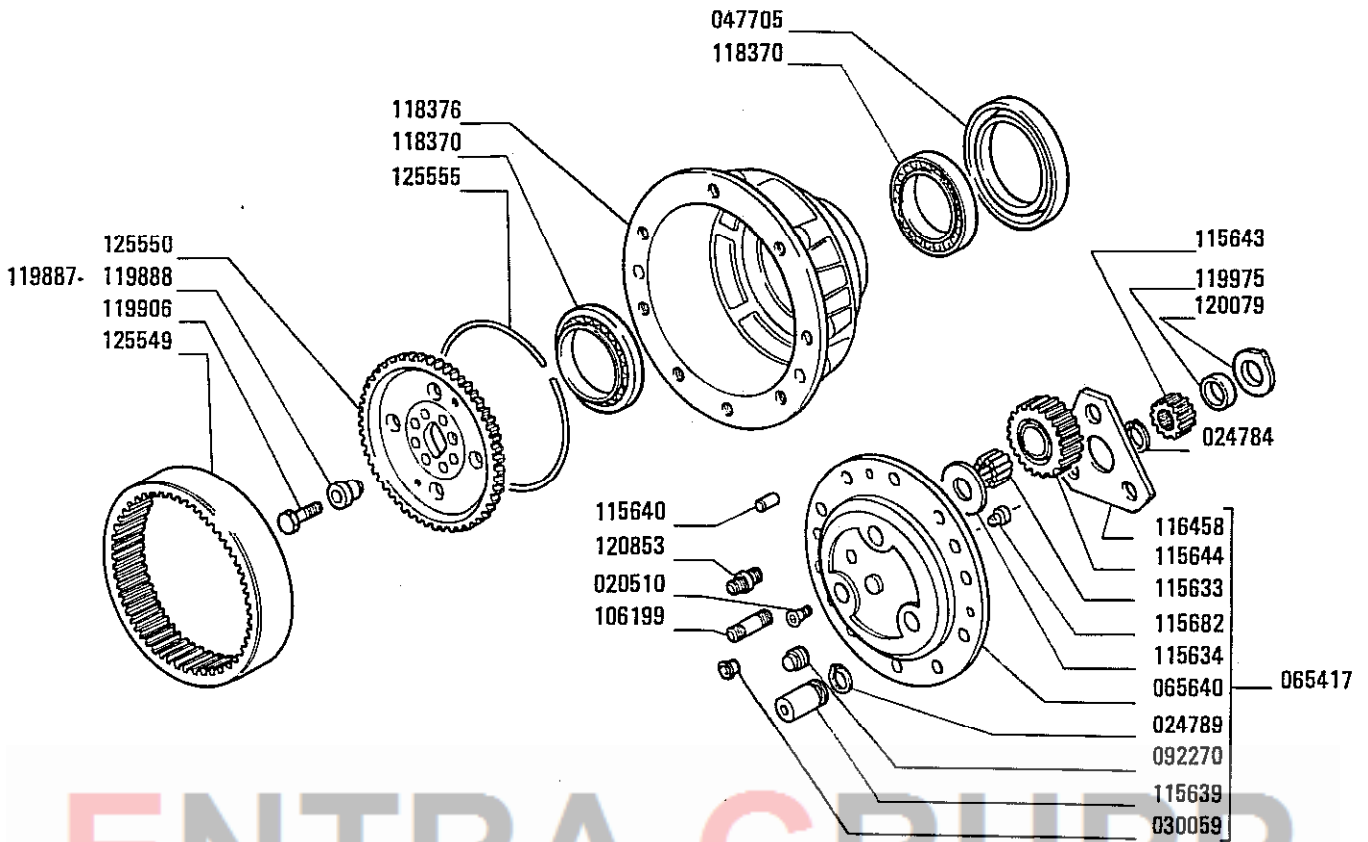

Ref. Q.ty Description

Ref. Q.ty Description

020744	2	Screw M6x12
022854	2	Washer
027309	2	Bearing 30210
107400	2	Ring nut
107778	2	Locking plate
115730	4	Thrust washer
116369	2	Shaft
120361	2	Thrust plate
120786	4	Gear
120787	2	Side pinion
125552	12	Bolt
125994	1	Housing

ENTRA GRUPP

Ref.	Q.ty	Description	Ref.	Q.ty	Description
------	------	-------------	------	------	-------------

020744	2	Screw M6x12			
022854	2	Washer			
027309	2	Bearing 30210			
065750	1	Housing (includes part.120783-125552)			
107400	2	Ring nut			
107778	2	Locking plate			
115730	2	Thrust washer			
115731	1	Shaft			
116451	1	Pin			
120361	2	Thrust plate			
120783	2	Bush			
120786	2	Gear			
120787	2	Side pinion			
125552	12	Bolt			

Ref.	Q.ty	Description	Ref.	Q.ty	Description
020510	4	Screw M12x30	125549	2	Crown gear
024784	2	Snap ring	125550	2	Wheel carrier
024789	6	Snap ring	125555	2	Lockring
030059	6	Plug			
047705	2	Oil seal 150x176x16			
065417	2	Planetary assy			
065640	2	Planetary carrier			
092270	2	Drain plug			
106199	12	Stud			
115633	180	Needle bearing			
115634	6	Thrust washer			
115639	6	Shaft			
115640	4	Pin 18x36			
115643	2	Pinion			
115644	6	Planetary gear			
115682	2	Thrust pin			
116458	2	Thrust washer			
118370	4	Bearing			
118376	2	Wheel Hub			
119887	14	Centering bush D.20 mm			
119888	2	Centering bush D.24 mm			
119906	8	Bolt M14x1,5x65			
119975	2	Spacer			
120079	2	Thrust washer			
120853	4	Stud			

ENTRA GRUPP

Ref. Q.ty Description

Ref. Q.ty Description

020510	4	Screw M12x30
024367	6	Pin 4x36
024784	2	Snap ring
028189	6	O. ring 2-216
030059	6	Plug
047705	2	Cassette seal
092270	2	Drain plug
106199	12	Stud
115634	6	Thrust washer
115640	4	Pin 18x36
115643	2	Pinion
115682	2	Thrust pin
118370	4	Bearing
118376	2	Wheel Hub
119887	14	Centering bush D.20
119888	2	Centering bush D.24
119906	16	Bolt
119975	2	Spacer
120079	2	Thrust washer
120827	2	Planetary carrier
120835	6	Shaft
120836	6	Planetary carrier
120837	180	Needle bearing
120838	6	Thrust washer
120853	4	Stud