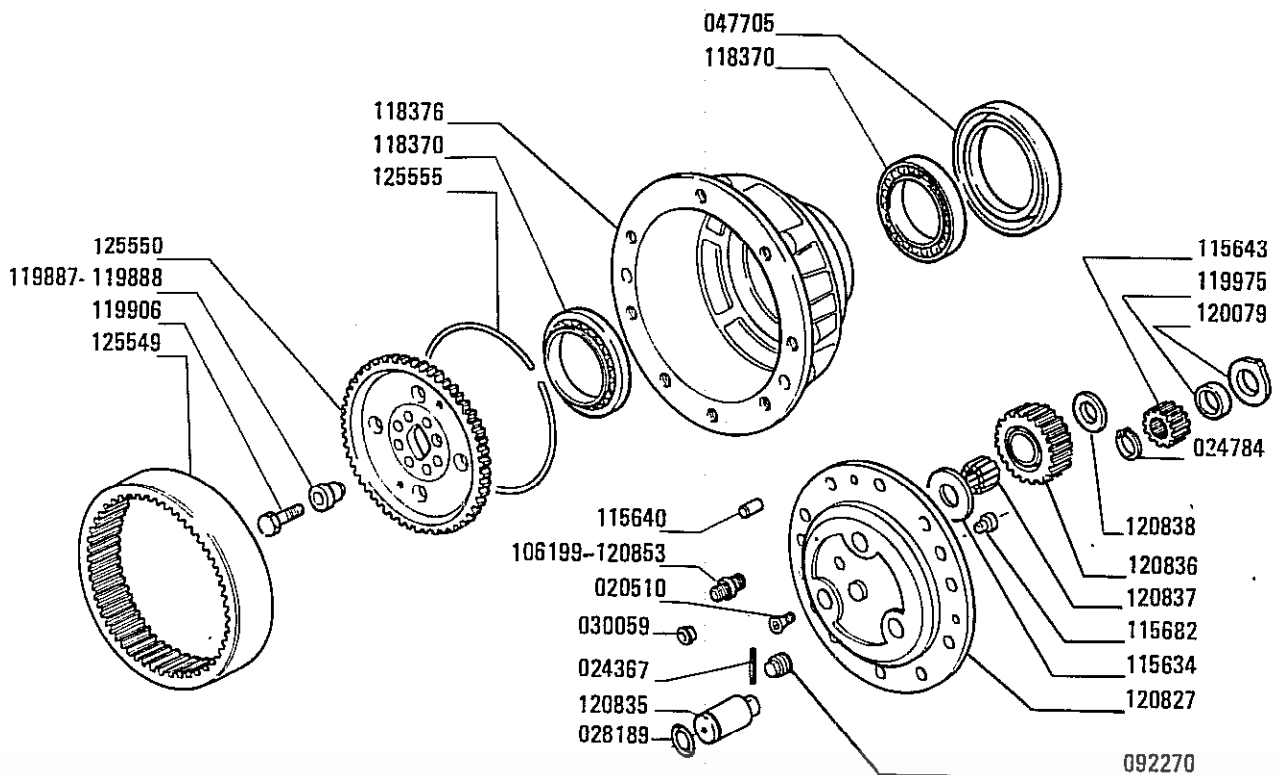

ENTRA GRUPP

Ref.	Q.ty	Description	Ref.	Q.ty	Description
------	------	-------------	------	------	-------------

020744	2	Screw M6x12			
022854	2	Washer			
027309	2	Bearing 30210			
065750	1	Housing (includes part.120783-125552)			
107400	2	Ring nut			
107778	2	Locking plate			
115730	2	Thrust washer			
115731	1	Shaft			
116451	1	Pin			
120361	2	Thrust plate			
120783	2	Bush			
120786	2	Gear			
120787	2	Side pinion			
125552	12	Bolt			

Ref.	Q.ty	Description	Ref.	Q.ty	Description
------	------	-------------	------	------	-------------

040181	16	Lockring			
040760	2	Half shaft			
040761	2	Half shaft			
107625	4	Spider			
116153	2	Central body			
118359	2	Drive shaft			

Ref.	Q.ty	Description	Ref.	Q.ty	Description
020510	4	Screw M12x30	125549	2	Crown gear
024784	2	Snap ring	125550	2	Wheel carrier
024789	6	Snap ring	125555	2	Lockring
030059	6	Plug			
047705	2	Oil seal 150x176x16			
065417	2	Planetary assy			
065640	2	Planetary carrier			
092270	2	Drain plug			
106199	12	Stud			
115633	180	Needle bearing			
115634	6	Thrust washer			
115639	6	Shaft			
115640	4	Pin 18x36			
115643	2	Pinion			
115644	6	Planetary gear			
115682	2	Thrust pin			
116458	2	Thrust washer			
118370	4	Bearing			
118376	2	Wheel Hub			
119887	14	Centering bush D.20 mm			
119888	2	Centering bush D.24 mm			
119906	8	Bolt M14x1,5x65			
119975	2	Spacer			
120079	2	Thrust washer			
120853	4	Stud			

ENTRA GRUPP

Ref. Q.ty Description

Ref. Q.ty Description

020510	4	Screw M12x30
024367	6	Pin 4x36
024784	2	Snap ring
028189	6	O. ring 2-216
030059	6	Plug
047705	2	Cassette seal
092270	2	Drain plug
106199	12	Stud
115634	6	Thrust washer
115640	4	Pin 18x36
115643	2	Pinion
115682	2	Thrust pin
118370	4	Bearing
118376	2	Wheel Hub
119887	14	Centering bush D.20
119888	2	Centering bush D.24
119906	16	Bolt
119975	2	Spacer
120079	2	Thrust washer
120827	2	Planetary carrier
120835	6	Shaft
120836	6	Planetary carrier
120837	180	Needle bearing
120838	6	Thrust washer
120853	4	Stud