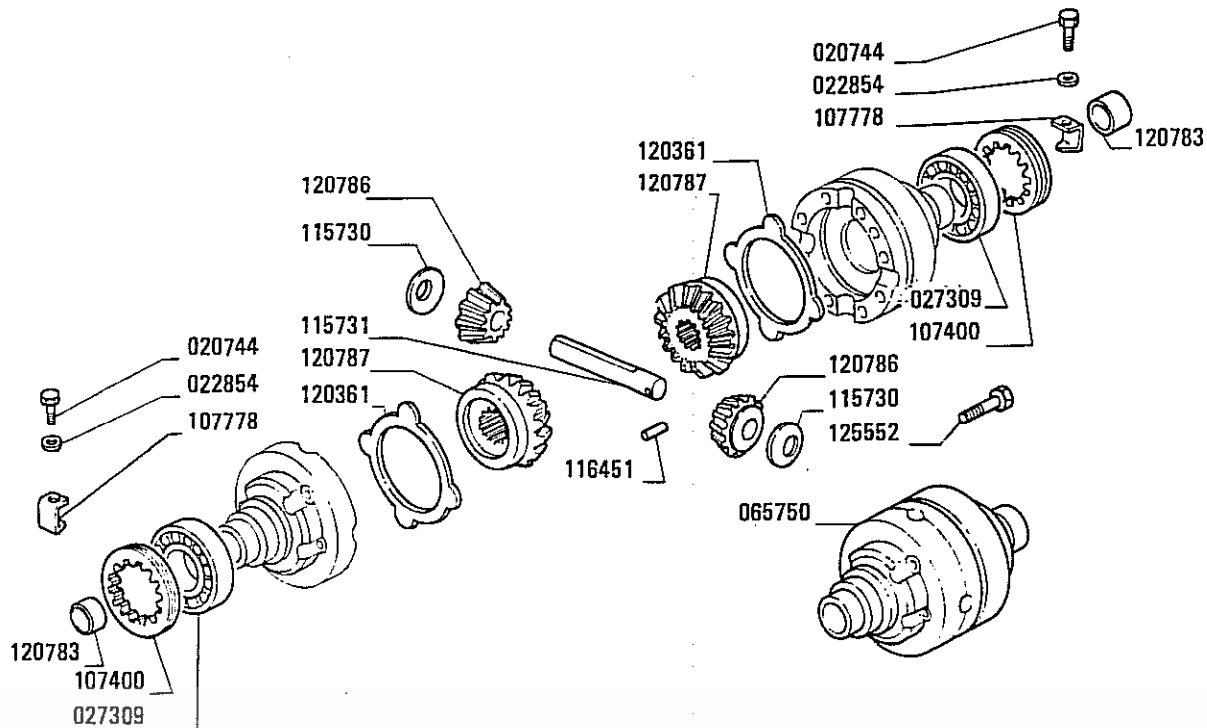

ENTRA GRUPP

Ref.	Q.ty	Description	Ref.	Q.ty	Description
------	------	-------------	------	------	-------------

027350	2	Bearing 31308			
065472	1	Bevel gear/pinion set Z=12/32			
065722	1	Differential assy			
098239	-	Shim 3,00 mñ			
098240	-	Shim 3,10 mm			
098241	-	Shim 3,20 mm			
098242	-	Shim 3,30 mm			
098243	-	Shim 3,40 mm			
098244	-	Shim 2,90 mm			
098424	-	Shim 2,80 mm			
098425	-	Shim 2,70 mm			
098426	-	Shim 2,60 mm			
098427	-	Shim 2,50 mm			
113717	1	Lockwasher			
115054	1	Ring nut			
125806	1	Collapsible spacer			
125829	2	Washer			

Ref. Q.ty Description

Ref. Q.ty Description

020744	2	Screw M6x12
022854	2	Washer
027309	2	Bearing 30210
107400	2	Ring nut
107778	2	Locking plate
115730	4	Thrust washer
116369	2	Shaft
120361	2	Thrust plate
120786	4	Gear
120787	2	Side pinion
125552	12	Bolt
125994	1	Housing

ENTRA GRUPP

Ref.	Q.ty	Description	Ref.	Q.ty	Description
------	------	-------------	------	------	-------------

020744	2	Screw M6x12			
022854	2	Washer			
027309	2	Bearing 30210			
065750	1	Housing (includes part.120783-125552)			
107400	2	Ring nut			
107778	2	Locking plate			
115730	2	Thrust washer			
115731	1	Shaft			
116451	1	Pin			
120361	2	Thrust plate			
120783	2	Bush			
120786	2	Gear			
120787	2	Side pinion			
125552	12	Bolt			

Ref.	Q.ty	Description	Ref.	Q.ty	Description
020510	4	Screw M12x30	125549	2	Crown gear
024784	2	Snap ring	125550	2	Wheel carrier
024789	6	Snap ring	125555	2	Lockring
030059	6	Plug			
047705	2	Oil seal 150x176x16			
065417	2	Planetary assy			
065640	2	Planetary carrier			
092270	2	Drain plug			
106199	12	Stud			
115633	180	Needle bearing			
115634	6	Thrust washer			
115639	6	Shaft			
115640	4	Pin 18x36			
115643	2	Pinion			
115644	6	Planetary gear			
115682	2	Thrust pin			
116458	2	Thrust washer			
118370	4	Bearing			
118376	2	Wheel Hub			
119887	14	Centering bush D.20 mm			
119888	2	Centering bush D.24 mm			
119906	8	Bolt M14x1,5x65			
119975	2	Spacer			
120079	2	Thrust washer			
120853	4	Stud			