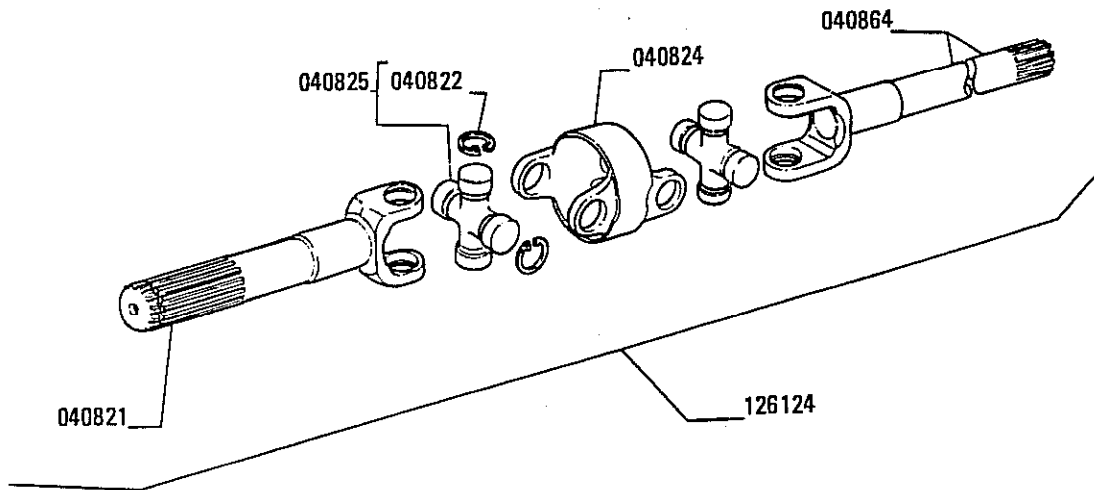

Ref. Q.ty Description

Ref. Q.ty Description

020744	2	Screw M6x12
022854	2	Washer
027309	2	Bearing 30210
107400	2	Ring nut
107778	2	Locking plate
115730	4	Thrust washer
116369	2	Shaft
120361	2	Thrust plate
120786	4	Gear
120787	2	Side pinion
125552	12	Bolt
125994	1	Housing

ENTRA GRUPP

Ref.	Q.ty	Description	Ref.	Q.ty	Description
------	------	-------------	------	------	-------------

020744	2	Screw M6x12			
022854	2	Washer			
027309	2	Bearing 30210			
065750	1	Housing (includes part.120783-125552)			
107400	2	Ring nut			
107778	2	Locking plate			
115730	2	Thrust washer			
115731	1	Shaft			
116451	1	Pin			
120361	2	Thrust plate			
120783	2	Bush			
120786	2	Gear			
120787	2	Side pinion			
125552	12	Bolt			

Ref.	Q.ty	Description	Ref.	Q.ty	Description
------	------	-------------	------	------	-------------

040181	16	Lockring			
040760	2	Half shaft			
040761	2	Half shaft			
107625	4	Spider			
116153	2	Central body			
118359	2	Drive shaft			

Ref.	Q.ty	Description	Ref.	Q.ty	Description
020510	4	Screw M12x30	125549	2	Crown gear
024784	2	Snap ring	125550	2	Wheel carrier
024789	6	Snap ring	125555	2	Lockring
030059	6	Plug			
047705	2	Oil seal 150x176x16			
065417	2	Planetary assy			
065640	2	Planetary carrier			
092270	2	Drain plug			
106199	12	Stud			
115633	180	Needle bearing			
115634	6	Thrust washer			
115639	6	Shaft			
115640	4	Pin 18x36			
115643	2	Pinion			
115644	6	Planetary gear			
115682	2	Thrust pin			
116458	2	Thrust washer			
118370	4	Bearing			
118376	2	Wheel Hub			
119887	14	Centering bush D.20 mm			
119888	2	Centering bush D.24 mm			
119906	8	Bolt M14x1,5x65			
119975	2	Spacer			
120079	2	Thrust washer			
120853	4	Stud			