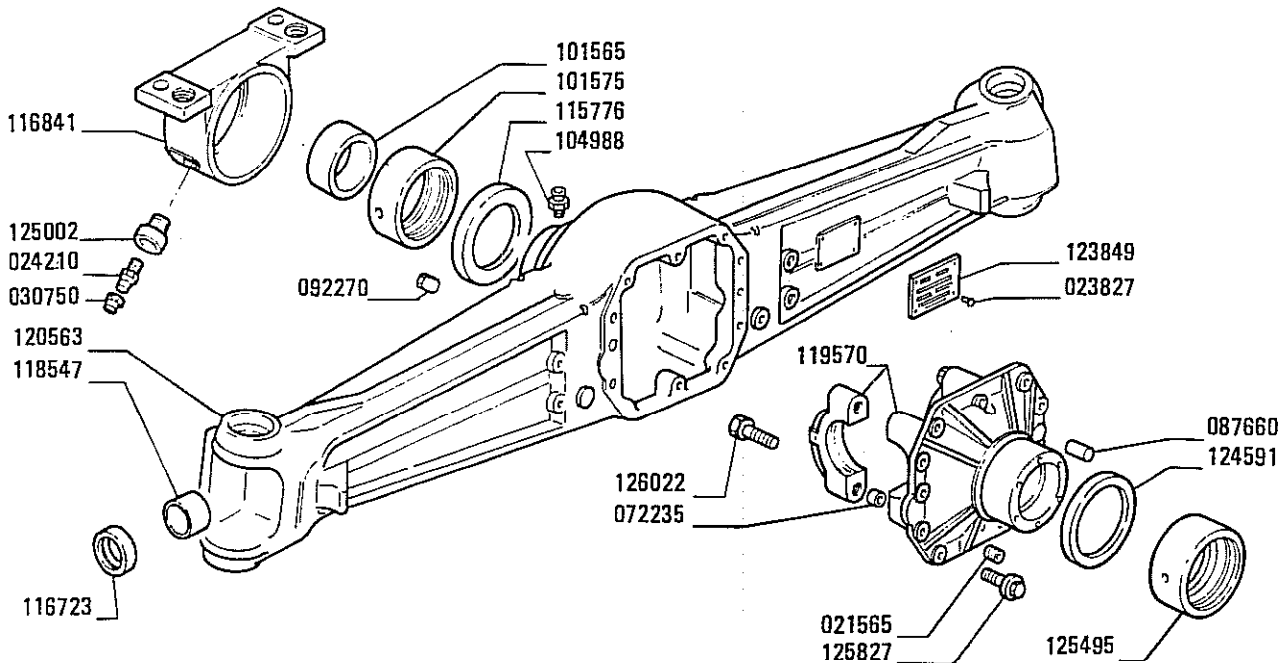

Ref.	Q.ty	Description
------	------	-------------

Ref.	Q.ty	Description
------	------	-------------

021565	1	Plug
023827	4	Rivet D.3,2
024210	1	Grease nipple M6x1
030750	1	Plug
072235	4	Bush
087660	2	Centering bush
092270	1	Plug
101565	1	Inner Bush
101575	1	Outer Bush
104988	1	Breather M10x1
115776	1	Thrust washer
116723	2	Oil seal 42x62x14
116841	1	Front support
118547	2	Bush
119570	1	Differential support assy
120563	1	Housing
123849	1	Plate
124591	1	Thrust washer
125002	1	Bolt
125495	1	Bush
125827	10	Bolt
126022	4	Bolt M14x75

Ref. Q.ty Description

Ref. Q.ty Description

020744	2	Screw M6x12
022854	2	Washer
027309	2	Bearing 30210
107400	2	Ring nut
107778	2	Locking plate
115730	4	Thrust washer
116369	2	Shaft
120361	2	Thrust plate
120786	4	Gear
120787	2	Side pinion
125552	12	Bolt
125994	1	Housing

Ref.	Q.ty	Description	Ref.	Q.ty	Description
020510	4	Screw M12x30	125549	2	Crown gear
024784	2	Snap ring	125550	2	Wheel carrier
024789	6	Snap ring	125555	2	Lockring
030059	6	Plug			
047705	2	Oil seal 150x176x16			
065417	2	Planetary assy			
065640	2	Planetary carrier			
092270	2	Drain plug			
106199	12	Stud			
115633	180	Needle bearing			
115634	6	Thrust washer			
115639	6	Shaft			
115640	4	Pin 18x36			
115643	2	Pinion			
115644	6	Planetary gear			
115682	2	Thrust pin			
116458	2	Thrust washer			
118370	4	Bearing			
118376	2	Wheel Hub			
119887	14	Centering bush D.20 mm			
119888	2	Centering bush D.24 mm			
119906	8	Bolt M14x1,5x65			
119975	2	Spacer			
120079	2	Thrust washer			
120853	4	Stud			