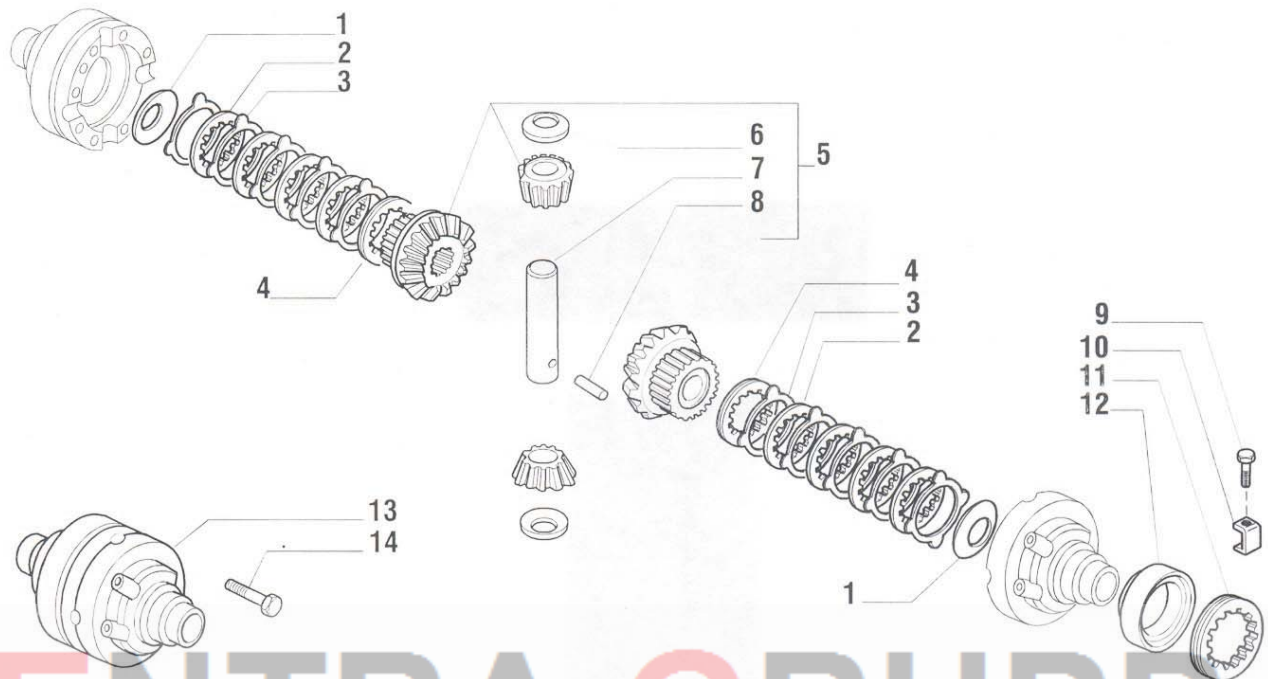

ENTRA GRUPP

Pos.	Ref.	Q.	Description	Pos.	Ref.	Q.	Description

1	125814	2	Belleville washer				
2	110643	10	Plate				
3	110644	8	Plate				
4	110642	2	Plate				
5	066146	1	Differential kit				
6	115730	2	Washer				
7	115731	1	Shaft				
8	116451	1	Pin				
9	128440	2	Bolt M6x1x10				
10	107778	2	Plate				
11	107400	2	Ring nut				
12	027309	2	Bearing				
13	127711	1	Housing				
14	125552	12	Bolt