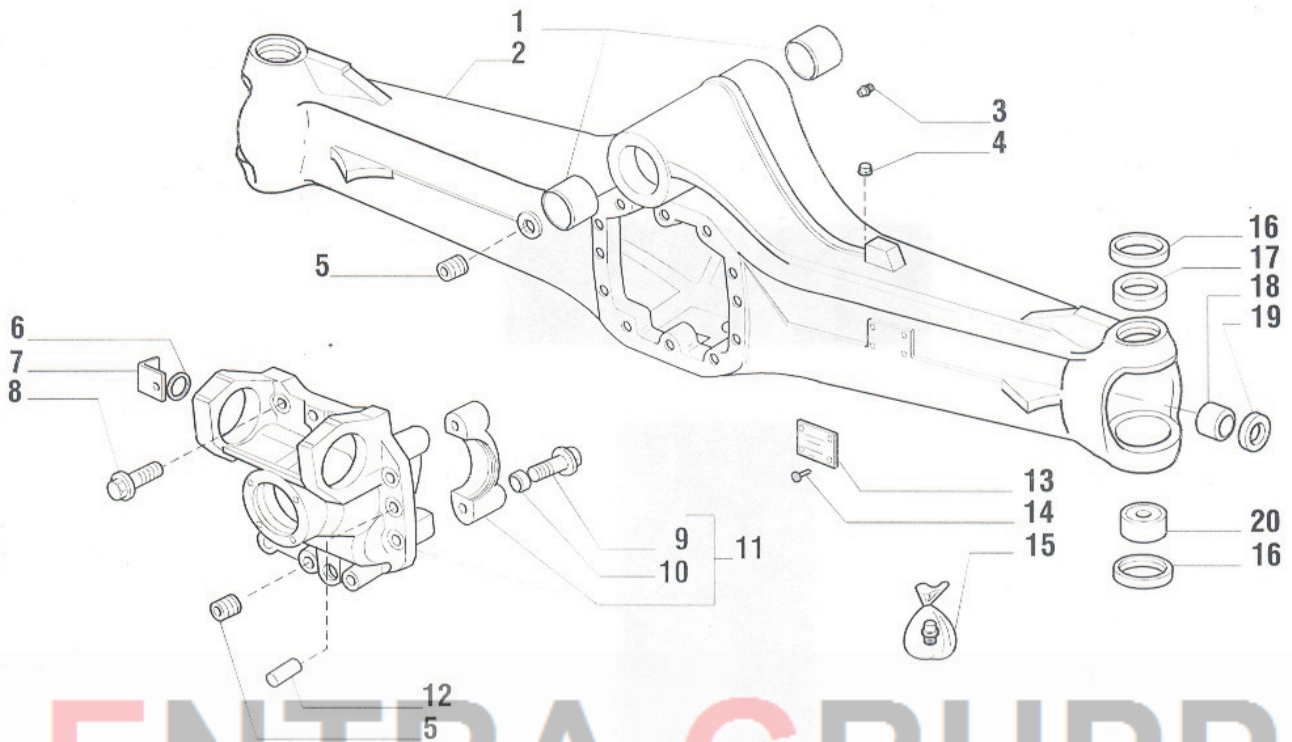

# ENTRA GRUPP

709 CARRARO AXLES REF. 122634-122146  
For "CASE" IH P100  
Spare Parts List

**709 CARRARO AXLES REF. 122634-122146**

**\_\_\_\_\_ for "CASE" IH P100**

SPARE PARTS LIST

**ENTRA GRUPP**

INDEX OF PAGES

- 1.0 Axle Housing
- 2.0 Swivel housing and steering cylinder
- 3.1 Bevel Gear / Pinion set
- 4.0 Differential (for axle ref. 122634)
- 5.0 Differential (for axle ref. 122146)
- 6.0 Drive shaft
- 7.1 Wheel hub and epyclic reduction gears