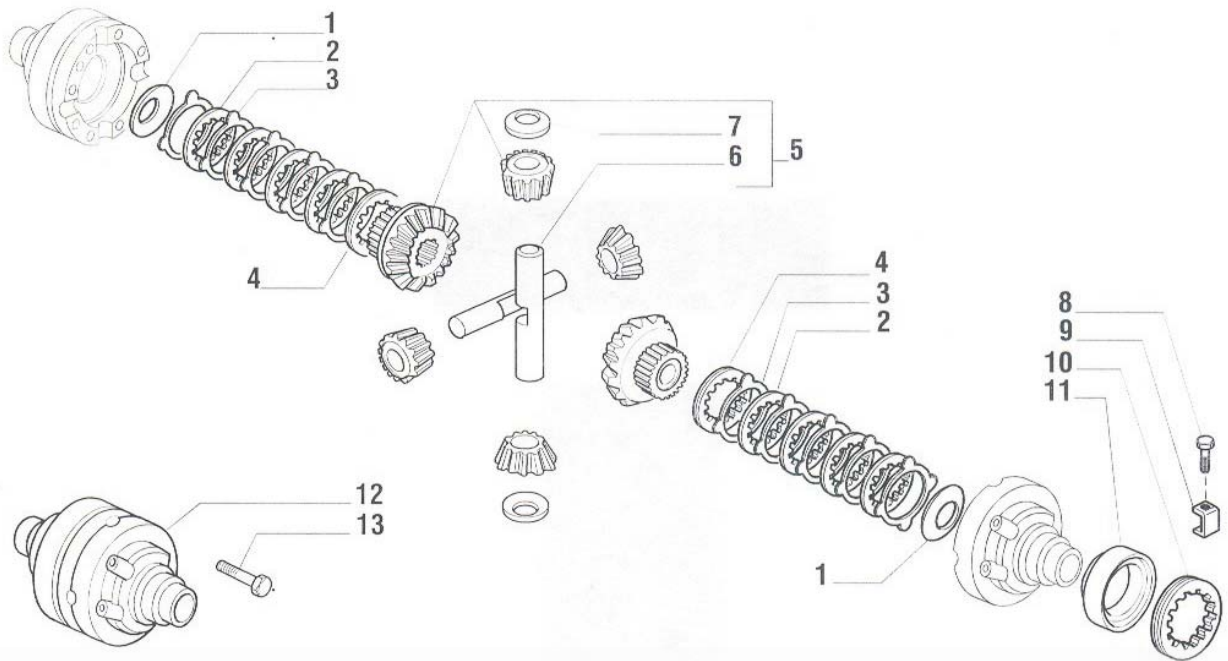

ENTRA GRUPP

Pos.	Ref.	Q.	Description	Pos.	Ref.	Q.	Description

1	125814	2	Belleville washer
2	110643	10	Plate
3	110644	8	Plate
4	110642	2	Plate
5	066145	1	Differential kit
6	116369	2	Shaft
7	115730	2	Washer
8	128440	2	Bolt M6x10
9	107778	2	Plate
10	107400	2	Ring nut
11	027309	2	Bearing
12	127711	1	Housing
13	125552	12	Bolt M10x75