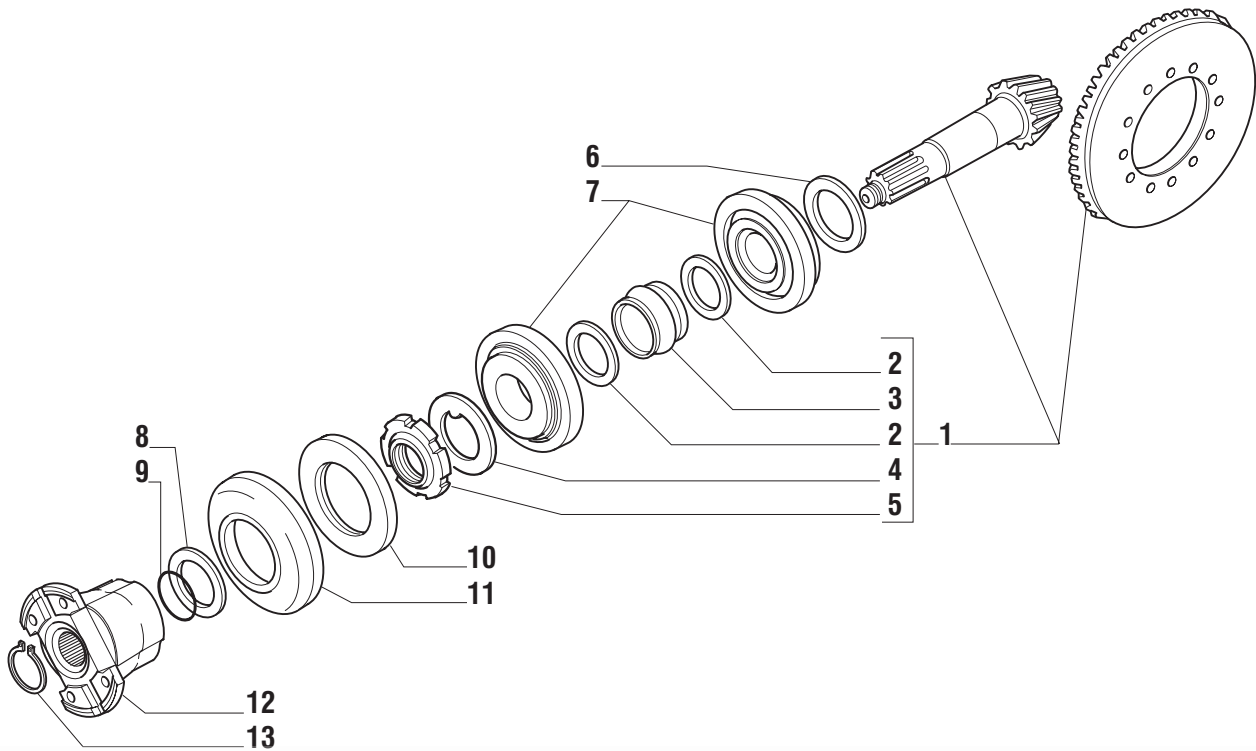

MOD. N. 6207-6303

Pos.	Ref.	Q.ty	Description	Pos.	Ref.	Q.ty	Description
1	065630	1	Bevel gear / pinion set Z=11/32				
2	125829	2	Washer 50x40.5x2				
3	125806	1	Collapsible spacer				
4	113717	1	Washer				
5	115054	1	Ring nut M40x1.5				
6	132265	-	Shim 2.50mm				
6	132266	-	Shim 2.60mm				
6	132267	-	Shim 2.70mm				
6	132268	-	Shim 2.80mm				
6	132269	-	Shim 2.90mm				
6	132270	-	Shim 3.00mm				
6	132271	-	Shim 3.10mm				
6	132272	-	Shim 3.20mm				
6	132273	-	Shim 3.30mm				
6	132274	-	Shim 3.40mm				
7	027350	2	Bearing				
8	123402	1	Washer				
9	028532	1	O.ring				
10	119990	1	Oil seal 65x92x14				
11	123767	1	Cover				
12	123695	1	Flange				
13	024789	1	Snap ring D.34