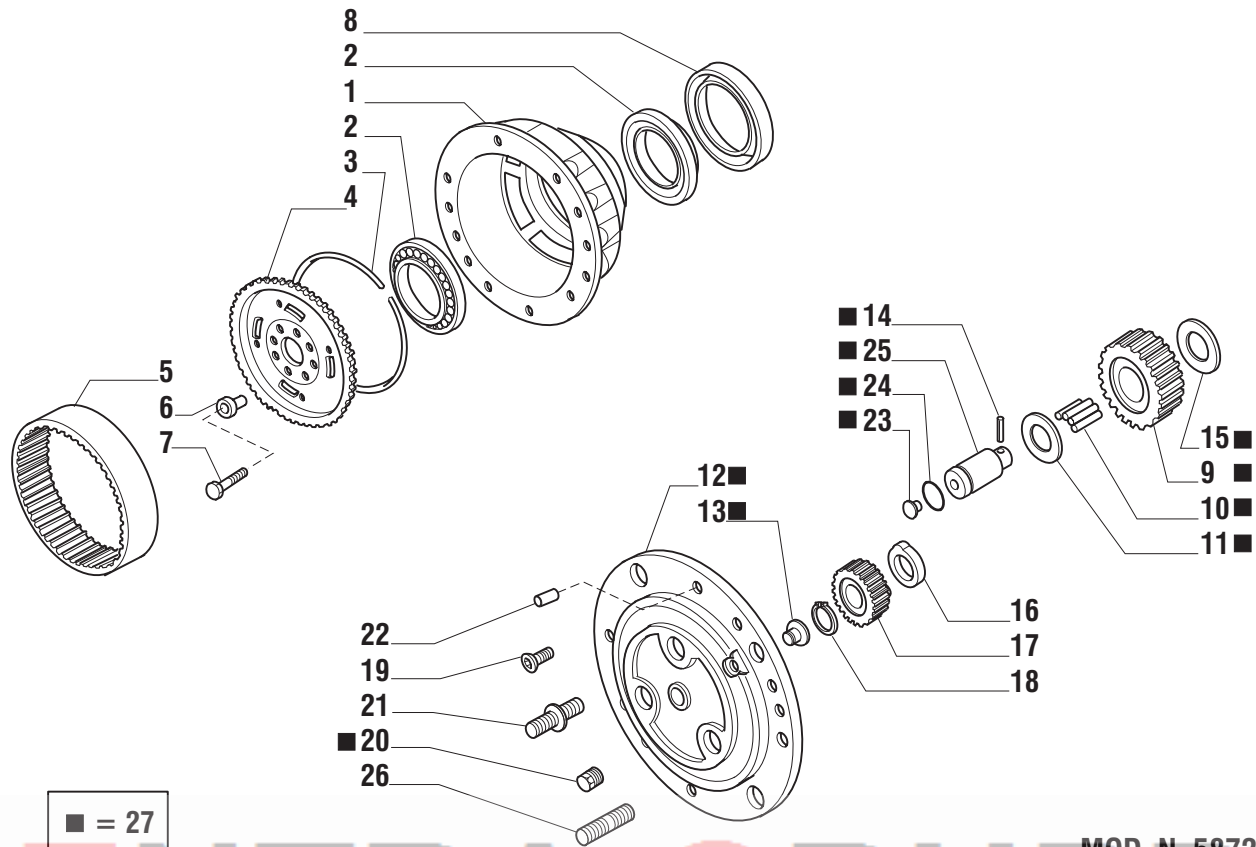

ENTRA GRUPP

| Pos. | Ref.   | Q. | Description             | Pos. | Ref. | Q. | Description |
|------|--------|----|-------------------------|------|------|----|-------------|
| 1    | 122589 | 2  | Drive shaft             |      |      |    |             |
| 2    | 040844 | 2  | Half shaft (wheel side) |      |      |    |             |
| 3    | 040826 | 2  | Central body            |      |      |    |             |
| 4    | 040825 | 4  | Spider                  |      |      |    |             |
| 5    | 040843 | 2  | Half shaft (Diff. side) |      |      |    |             |
| 6    | 040822 | 16 | Lock ring               |      |      |    |             |