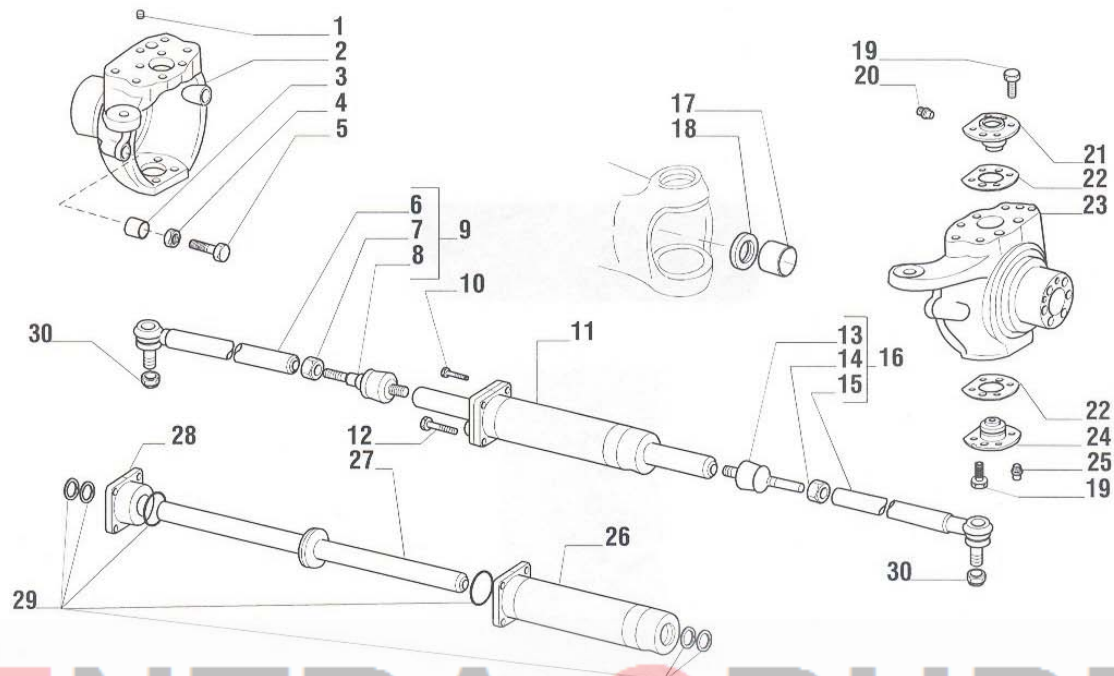

Pos.	Ref.	Q.	Description	Pos.	Ref.	Q.	Description
1	030755	8	Oil plug	26	049116	1	Cylinder
2	122983	1	Swivel housing L.H.	27	049115	1	Rod
3	122578	2	Bush	28	049108	1	Cylinder head
4	122577	2	Nut	29	049109	1	Oil seal kit
5	122576	2	Screw M14x75	30	022431	2	Nut M20x1,5
6	048986	1	Ball joint (L.H. Thread)				
7	342619	1	Nut M24x1,5				
8	049008	1	Ball joint (L.H. Thread)				
9	122600	1	Steering arm Assy (L.H. threaded)				
10	128534	3	Screw				
11	128613	1	Steering cylinder				
12	131006	1	Bolt (self lock,)				
13	049013	1	Ball joint (R.H. thread)				
14	070787	1	Nut M24x1,5				
15	048987	1	Ball joint (R.H. thread)				
16	122599	1	Steering arm Assy (R.H. threaded)				
17	109972	2	Bush				
18	116722	2	Oil seal				
19	126922	12	Bolt				
20	024210	2	Greaser nipple				
21	125149	2	King pin				
22	115733	-	Shim Th= 0,10 mm				
22	115734	-	Shim Th= 0,19 mm				
22	115735	-	Shim Th= 0,35 mm				
23	122982	1	Swivel housing R.H.				
24	118526	2	King pin				
25	024211	2	Greaser nipple